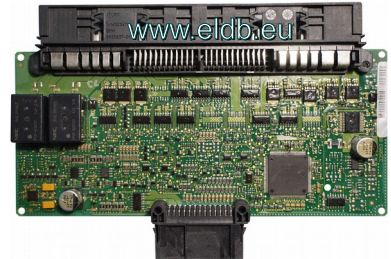

BMW FRM

9S12XEQ384 3M25J

2017.05.22 Rev. A

*All wires about 12cm length

Features 9S12XEQ384 (3M25J)

D-FLASH: 0 sectors / 0 bytes

EEPROM emulation: 16 sectors / 4096 bytes

P-FLASH: 393280 (0x60040) bytes

Security: secured off (security byte 0xFE)