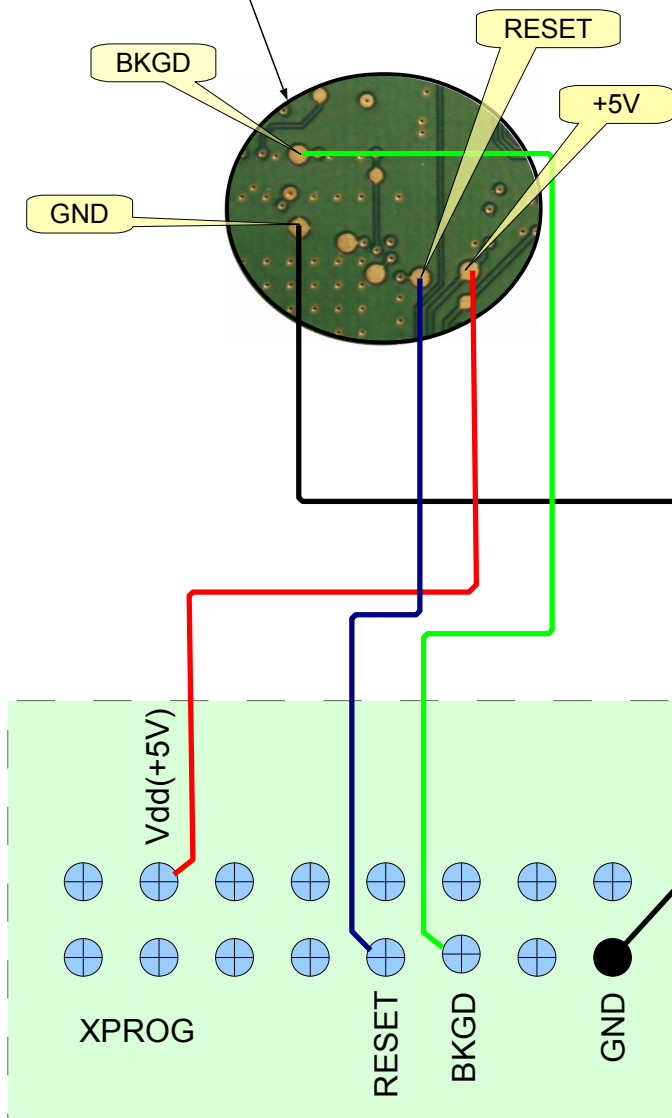

BMW FRM

9S12XEQ384 3M25J

2017.05.22 Rev. A

*All wires about 12cm length

Features 9S12XEQ384 (3M25J)

D-FLASH: 0 sectors / 0 bytes

EEPROM emulation: 16 sectors / 4096 bytes

P-FLASH: 393280 (0x60040) bytes

Security: secured off (security byte 0xFE)