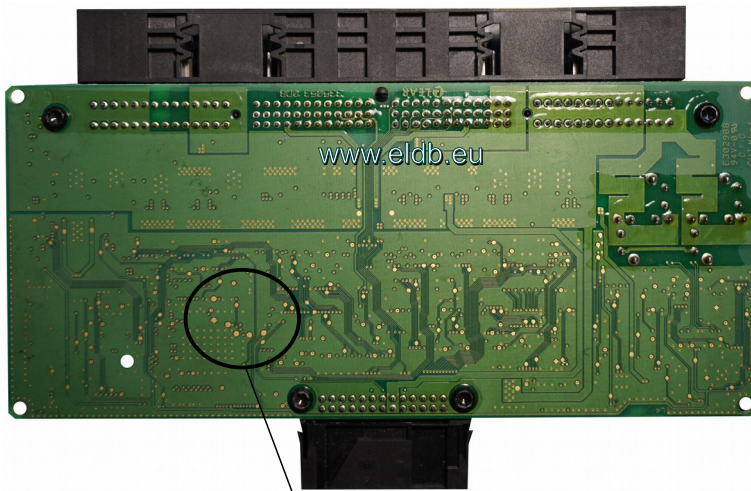

BMW FRM

9S12XEQ384 3M25J

2017.05.22 Rev. A

*All wires about 12cm length

Features 9S12XEQ384 (3M25J)

D-FLASH: 0 sectors / 0 bytes

EEPROM emulation: 16 sectors / 4096 bytes

P-FLASH: 393280 (0x60040) bytes

Security: secured off (security byte 0xFE)